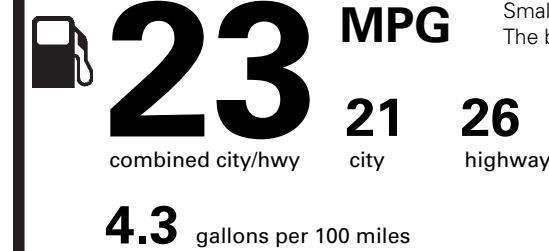

NO CHARGE
NO CHARGE
395.00
195.00
NO CHARGE

PRICE INFORMATION

BASE PRICE	MSRP	\$49,410.00
TOTAL OPTIONS/OTHER		590.00
TOTAL VEHICLE & OPTIONS/OTHER		50,000.00
DESTINATION & DELIVERY		995.00

EPA DOT Fuel Economy and Environment

Gasoline Vehicle

Fuel Economy

Small SUVs range from 16 to 120 MPG. The best vehicle rates 141 MPGe.

You spend **\$1,250**

more in fuel costs over 5 years compared to the average new vehicle.

Annual fuel cost **\$1,750**